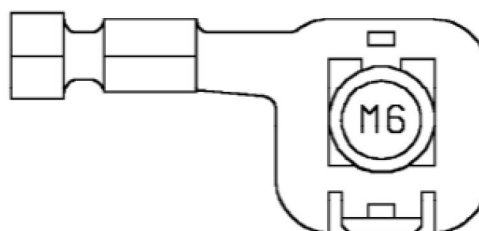

EARTH POINTS

Connector No	Title	Location
C360	Airbag ECU earth eyelet	Below heater assembly
C362*	ABS return pump earth eyelet	Front RH side of engine compartment (common earth stud with C434)
C434*	ABS modulator earth eyelet	Front RH side of engine compartment (common earth stud with C362)
C556	LH reverse/tail lamp earth eyelet	Bottom rear corner of load space (common earth stud with C557)
C557	LH rear fog guard lamp earth eyelet	Bottom rear corner of load space (common earth stud with C556)

EARTH HEADERS

Connector No	Title	
C017	Earth header	Front LH side of engine compartment
C018	Earth header	Right front side of engine bulkhead
C550	Earth header	Below centre console
C551	Earth header	Bottom rear corner of load space
C553	Earth header	Front LH side of engine compartment