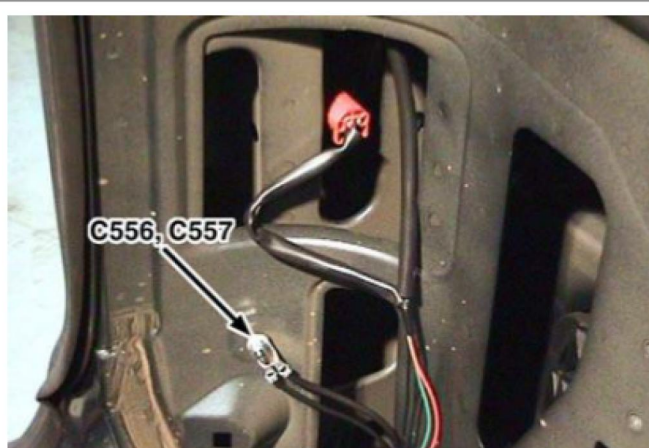

EARTH POINTS

Connector No	Title	Location
C360	Airbag ECU earth eyelet	Below heater assembly
C362*	ABS return pump earth eyelet	Front RH side of engine compartment (common earth stud with C434)
C434*	ABS modulator earth eyelet	Front RH side of engine compartment (common earth stud with C362)
C556	LH reverse/tail lamp earth eyelet	Bottom rear corner of load space (common earth stud with C557)
C557	LH rear fog guard lamp earth eyelet	Bottom rear corner of load space (common earth stud with C556)

EARTH HEADERS

Connector No	Title	
C017	Earth header	Front LH side of engine compartment
C018	Earth header	Right front side of engine bulkhead
C550	Earth header	Below centre console
C551	Earth header	Bottom rear corner of load space
C553	Earth header	Front LH side of engine compartment