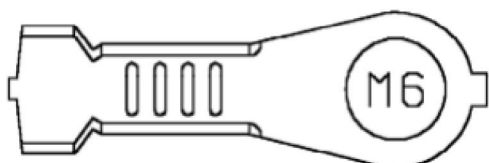

EARTH POINTS

Connector No	Title	Location
C360	Airbag ECU earth eyelet	Below heater assembly
C362*	ABS return pump earth eyelet	Front RH side of engine compartment (common earth stud with C434)
C434*	ABS modulator earth eyelet	Front RH side of engine compartment (common earth stud with C362)
C556	LH reverse/tail lamp earth eyelet	Bottom rear corner of load space (common earth stud with C557)
C557	LH rear fog guard lamp earth eyelet	Bottom rear corner of load space (common earth stud with C556)

EARTH HEADERS

Connector No	Title	
C017	Earth header	Front LH side of engine compartment
C018	Earth header	Right front side of engine bulkhead
C550	Earth header	Below centre console
C551	Earth header	Bottom rear corner of load space
C553	Earth header	Front LH side of engine compartment