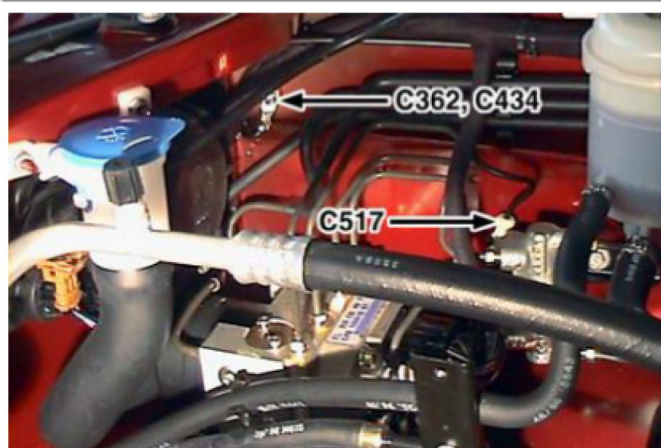

EARTH POINTS

Connector No	Title	Location
C360	Airbag ECU earth eyelet	Below heater assembly
C362*	ABS return pump earth eyelet	Front RH side of engine compartment (common earth stud with C434)
C434*	ABS modulator earth eyelet	Front RH side of engine compartment (common earth stud with C362)
C556	LH reverse/tail lamp earth eyelet	Bottom rear corner of load space (common earth stud with C557)
C557	LH rear fog guard lamp earth eyelet	Bottom rear corner of load space (common earth stud with C556)

EARTH HEADERS

Connector No	Title	
C017	Earth header	Front LH side of engine compartment
C018	Earth header	Right front side of engine bulkhead
C550	Earth header	Below centre console
C551	Earth header	Bottom rear corner of load space
C553	Earth header	Front LH side of engine compartment